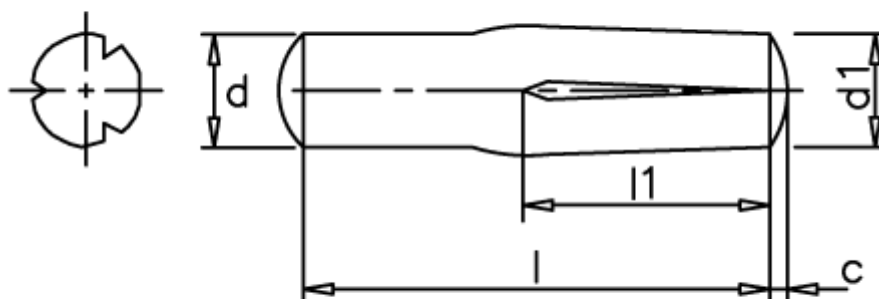

Data Sheet

Article number: 08043324

Description: KLEE Slotted pin S4 4x20
Steel

Measures

c	= 0,6
d	= 4.0
d1	= 4.20
l1	= 1/2 l
Length	= 20